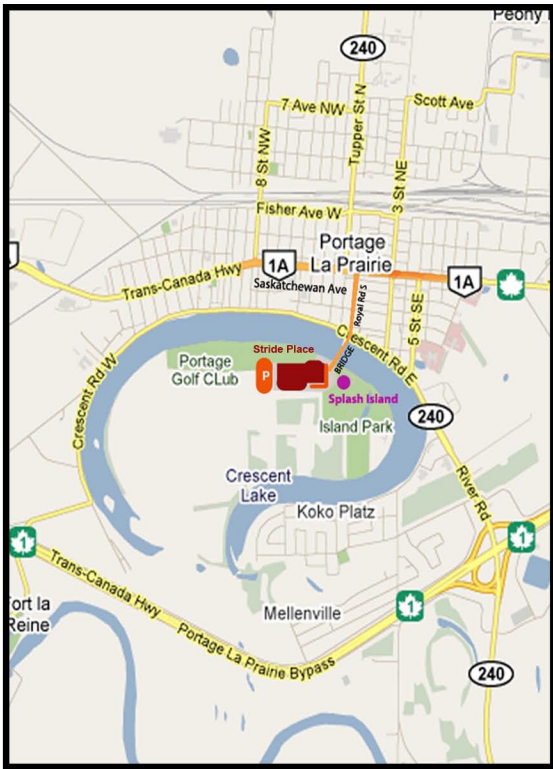

Stride Place 245 Royal Rd South
on Island Park 857-7772 StridePlace.ca

PH: _____

RSVP TO: _____

LOCATION: _____

TIME: _____

DATE: _____

TO: _____

TO A SKATING PARTY!

DON'T
FORGET
YOUR
SKATES &
HELMET!

Stride Place

Stride Place
Portage la Prairie, MB